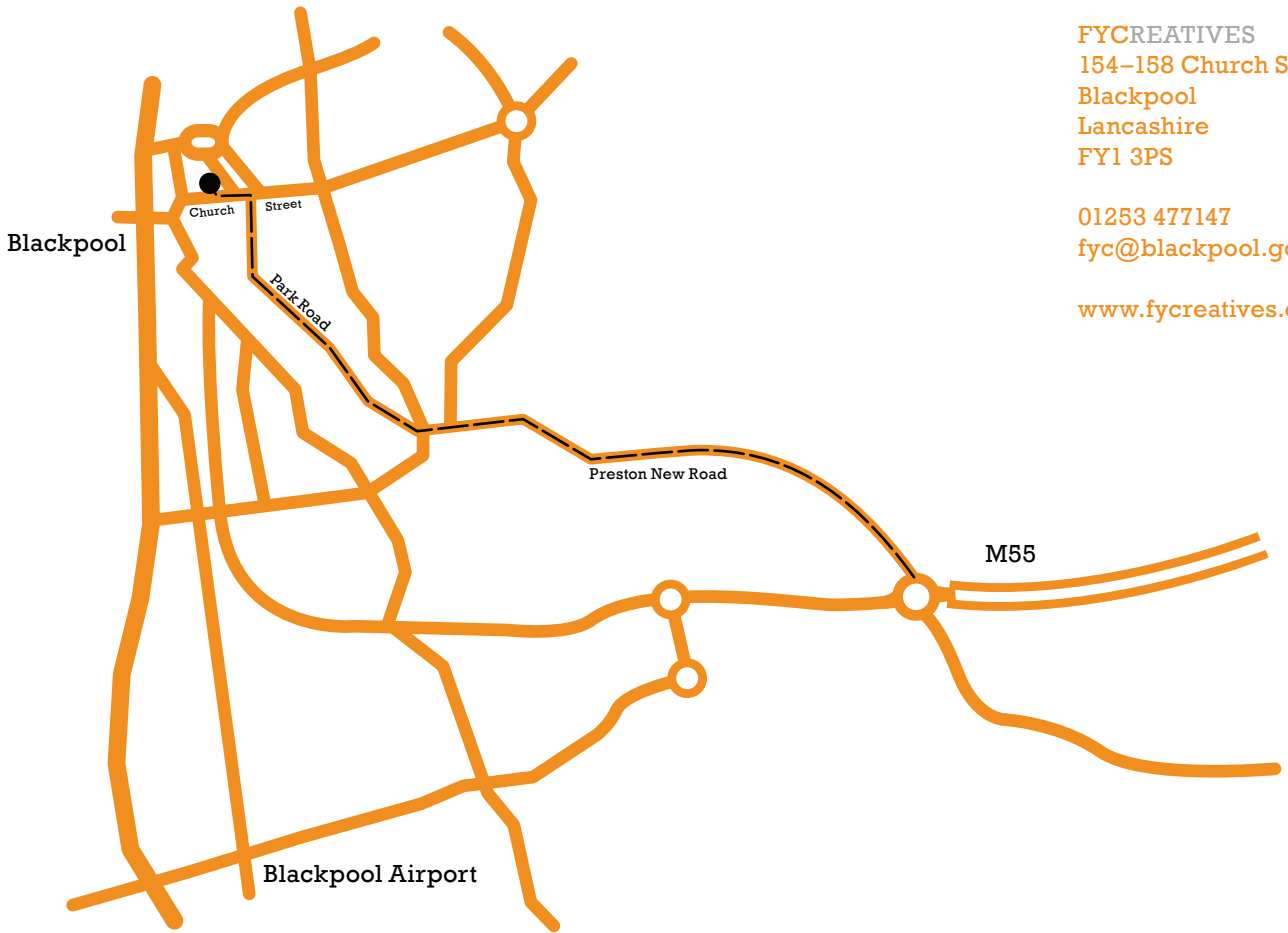

FYCREATIVES  
154-158 Church Street  
Blackpool  
Lancashire  
FY1 3PS

01253 477147  
fyc@blackpool.gov.uk

www.fycreatives.com

**Directions**